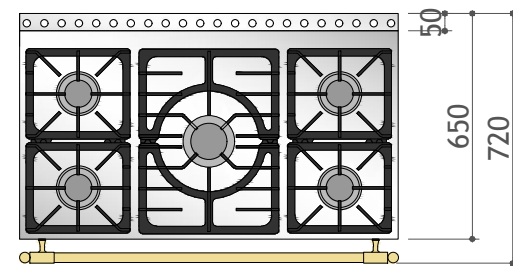

CORNUFE 110

2 gas burners (2 x 13.3mj)
 1 single gas burner (20.2mj)
 2 gas burners (back burner 13.3mj, front burner 6.5mj)

Standard Colours

Etoile Colours (Special Order)

* Etoile colours for cookers only

Australia		Client:	
		Address:	
Date: 21.05.2021		Rev: 13.11.2023	
Quotation Number:		VERSION 4	
Kitchen drawn by: Ian Johansson		CornuFe 110	
Colour:			
Trim:		Ech: 1:30	
www.lacornue.com.au		Format: A4	
Dimensions: en mm		Project:	