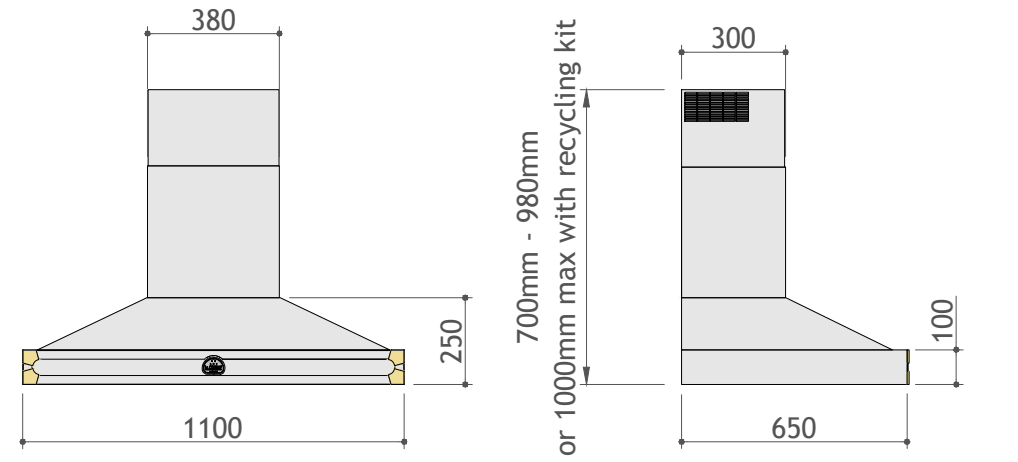

CORNUFE 110

2 gas burners (2 x 13.3mj)
 1 single gas burner (20.2mj)
 2 gas burners (back burner 13.3mj, front burner 6.5mj)

Standard Colours

Etoile Colours (Special Order)

* Etoile colours for cookers only

Australia		Client:	
		Address:	
Date: 21.05.2021		Rev: 13.11.2023	
Quotation Number:		VERSION 4	
Kitchen drawn by: Ian Johansson		CornuFe 110	
Colour:			
Trim:		Ech: 1:30	
www.lacornue.com.au		Format: A4	
Dimensions: en mm		Project:	