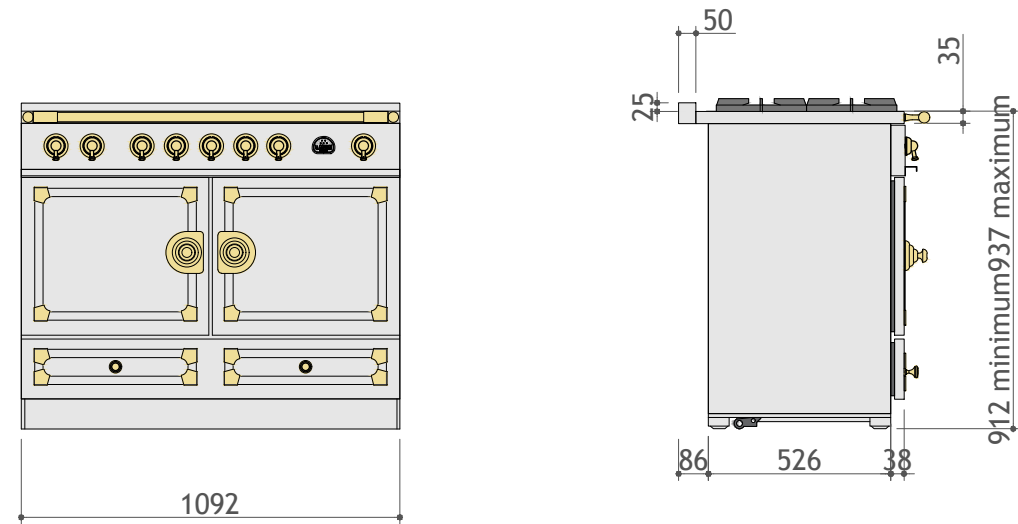

CORNUFE 110

2 gas burners (2 x 13.3mj)
 1 single gas burner (20.2mj)
 2 gas burners (back burner 13.3mj, front burner 6.5mj)

Standard Colours

Etoile Colours (Special Order)

* Etoile colours for cookers only

Australia		Client:	
		Address:	
Date: 21.05.2021		Rev: 13.11.2023	
Quotation Number:		VERSION 4	
Kitchen drawn by: Ian Johansson		CornuFe 110	
Colour:			
Trim:		Ech: 1:30	
www.lacornue.com.au		Format: A4	
Dimensions: en mm		Project:	