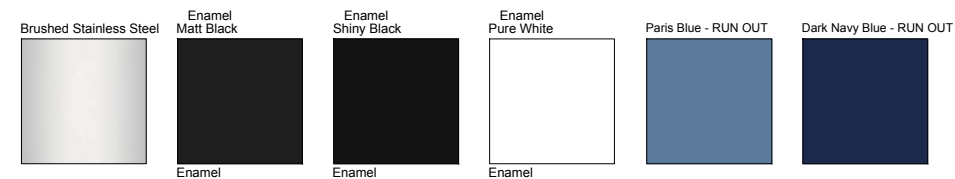

CORNUFE 110

2 gas burners (2 x 13.3mj)
 1 single gas burner (20.2mj)
 2 gas burners (back burner 13.3mj, front burner 6.5mj)

Standard Colours

Etoile Colours (Special Order)

* Etoile colours for cookers only

Australia		Client:	
		Address:	
Date: 21.05.2021		Rev: 13.11.2023	
Quotation Number:		VERSION 4	
Kitchen drawn by: Ian Johansson		CornuFe 110	
Colour:			
Trim:		Ech: 1:30	
www.lacornue.com.au		Format: A4	
Dimensions: en mm		Project:	