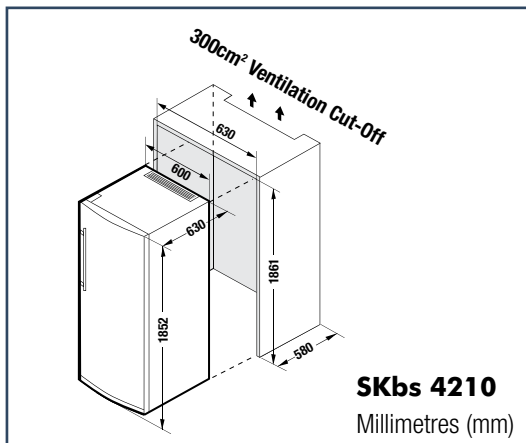

LIEBHERR FREESTANDING SINGLE REFRIGERATOR SKbs 4210

Bio Fresh

Soft System

Telescopic Rails

3 Year Warranty

Model	SKbs 4210
Type | Finish	FS | BlackSteel
Energy consumption (kWh/yr) | Star rating	279kWh | 2.5
Compressors	1
Total capacity litres (L) - Gross | Net	405 | 391
Refrigerator gross (L) | Refrigerator net (L)	405 | 391
Freezer gross (L) | Freezer net (L)	-
BioFresh gross (L) | BioFresh net (L)	-
MagicEye control system | Display	SoftTouch | LCD
Child proof setting for display & temp.	•
LED standard lighting	•
SlimLine handle - integrated opening device	•
Door open warning signal	•
Malfunction warning signal	•

Refrigerator Features

Fruit & vegetable drawer on telescopic rails	2
SuperCool	•
GlassLine shelves	•
Elegant holding columns	•
Removable VarioBoxes	•
Bottle shelf | Egg tray	• | •
Automatic refrigerator defrosting	•

Technical Information

Default hinge	Right
Voltage (V) | Current (A)	220-240 | 1.2
Made in	Germany

KEY: FS = Freestanding. Cavity clearance for freestanding units please allow min. 50 mm above the unit if there is no ventilation cut-out.