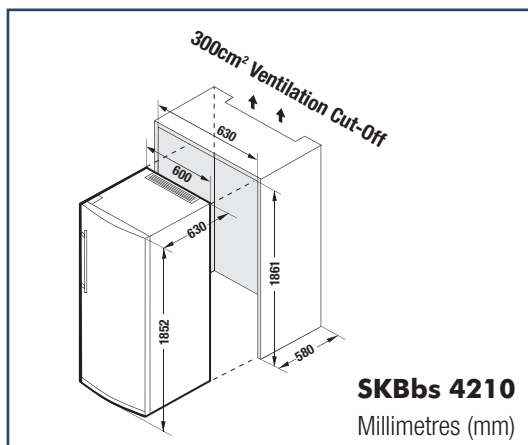

LIEBHERR FREESTANDING SINGLE REFRIGERATOR SKBbs 4210

Model	SKBbs 4210
Type Freestanding (FS) | Finish	FS | BlackSteel
Energy consumption (kWh/yr) | Star rating	252 | 3.0
Compressors	1
Total capacity litres (L) - Gross | Net	403 | 364
Refrigerator gross (L) | Refrigerator Net (L)	277 | 247
Freezer gross (L) | Freezer net (L)	-
BioFresh gross (L) | BioFresh net (L)	126 | 117
MagicEye control system | Display	SoftTouch | LCD
Child proof setting for display & temp.	•
LED standard lighting	•
SlimLine handle - integrated opening device	•
SoftSystem hinge - assists closure	•
Door open warning signal	•
Malfunction warning signal	•

Refrigerator Features

BioFresh drawers on telescopic rails	3
Fruit & vegetable drawer on telescopic rails	-
SuperCool	•
GlassLine shelves	•
Elegant holding columns	•
Removable VarioBoxes	•
Bottle shelf | Egg tray	- | -
Automatic refrigerator defrosting	•

Technical Information

Default hinge	Right
Voltage (V) | Rated current (Amps)	220-240 | 1.2
Made In	Germany

KEY: FS = Freestanding, N/A = Not Applicable, * = Freestanding side by sides consist of two Liebherr models. These models **can** be purchased separately. Cavity clearance for freestanding units please allow min. 50 mm above the unit if there is no ventilation cut-out.