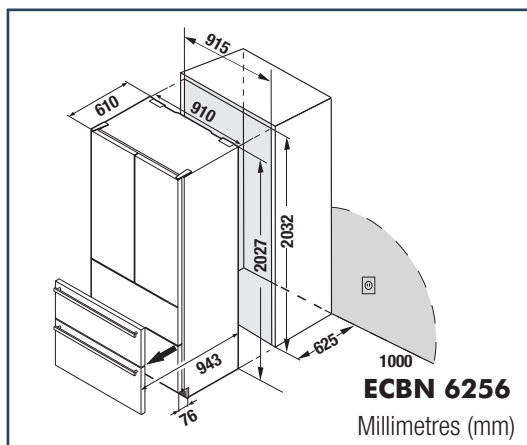

LIEBHERR 91CM INTEGRATED FRENCH DOOR ECBN 6256

Model	ECBN 6256
Type	FI
Finish	Own cabinetry
Energy consumption (kWh/yr) | Star rating	517kWh | 2.5
Compressors	2
Total capacity litres (L) - Gross | Net	585 | 480
Refrigerator gross (L) | net (L)	329 | 295
Freezer gross (L) | net (L)	183 | 116
BioFresh gross (L) | net (L)	73 | 69
MagicEye control system | Display	SoftTouch | LCD
Child proof setting for display & temp.	•
PremiumPlus lighting	•
Sabbath mode	•
SoftSystem hinge - assists closure	•
Door open warning signal	•
Temperature alarm	•
Malfunction warning signal	•
Optional extra stainless steel panels & handles	•

Refrigerator Features

BioFresh drawers on telescopic rails	2
SuperCool	•
GlassLine shelves	•
Elegant holding columns	•
Bottle shelf	Integrated
Automatic refrigerator defrosting	•

Freezer Features

Freezer defrosting	Frost Free
FrostSafe system	• (white)
Freezer drawers | Ice cube drawer	2 | 1
SuperFrost	•
24hr freezing capacity (kg)	11
IceMaker	•
Ice cube capacity (kg/24h)	1.3
Ice cube stock max. (kg)	2.7
Stainless steel hose supplied (m)	3

Technical Information

Default hinge	French
Voltage (V) | Rated Current (A)	220-240 | 1.5
Made in	Austria

KEY: FI = Fully Integrated.

*Please note: the Stainless Steel Door Panels & Handles pictured on the ECBN 6256 French door are not included when purchasing the appliance. They are available as an optional extra at an additional charge.