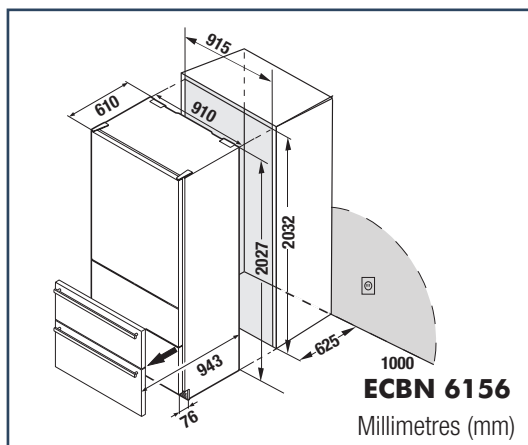

LIEBHERR 91CM INTEGRATED BOTTOM MOUNT ECBN 6156

Model	ECBN 6156
Type	FI
Finish	Own cabinetry
Energy consumption (kWh/yr) | Star rating	496kWh | 3.0
Compressors	2
Total capacity litres (L) - Gross | Net	585 | 480
Refrigerator gross (L) | net (L)	329 | 295
Freezer gross (L) | net (L)	183 | 116
BioFresh gross (L) | net (L)	73 | 69
MagicEye control system | Display	SoftTouch | LCD
Child proof setting for display & temp.	•
PremiumPlus lighting	•
Sabbath mode	•
Door open warning signal	•
Temperature alarm	•
Malfunction warning signal	•
Optional extra stainless steel panels & handles	•

Refrigerator Features

BioFresh drawers on telescopic rails	2
SuperCool	•
GlassLine shelves	•
Elegant holding columns	•
Bottle shelf	Integrated
Automatic refrigerator defrosting	•

Freezer Features

Freezer defrosting	Frost Free
FrostSafe system - transparent drawers	• (white)
Freezer drawers | Ice cube drawer	2 | 1
SuperFrost	•
24hr freezing capacity (kg)	11
IceMaker	•
Ice cube capacity (kg/24h)	1.3
Ice cube stock max. (kg)	2.7
Stainless steel hose supplied (m)	3

Technical Information

Default hinge	Right
Voltage (V) | Rated Current (A)	220-240 | 1.5
Made in	Austria

KEY: FI = Fully Integrated. Door hinging either right or left hand must be nominated for this model.

*Please note: the Stainless Steel Door Panels & Handles pictured on the ECBN 6156 integrated bottom mount are not included when purchasing the appliance. They are available as an optional extra at an additional charge.

Please note: An additional charge will be incurred to convert this appliance to left hand hinge.