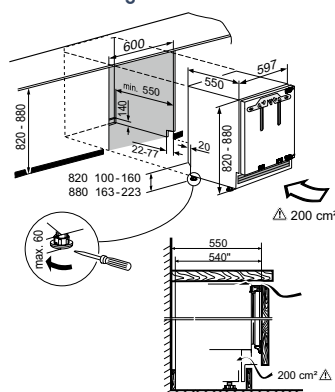

Ventilation Diagram

Note: Whilst every effort is made to ensure all specifications and information in this flyer are accurate, Liebherr reserves the right to make changes without notification. Where actual appliance measurements, specifications, and ratings are crucial, we recommend that the actual appliance installation instructions that accompany each appliance be checked. Liebherr will not be liable for any loss.