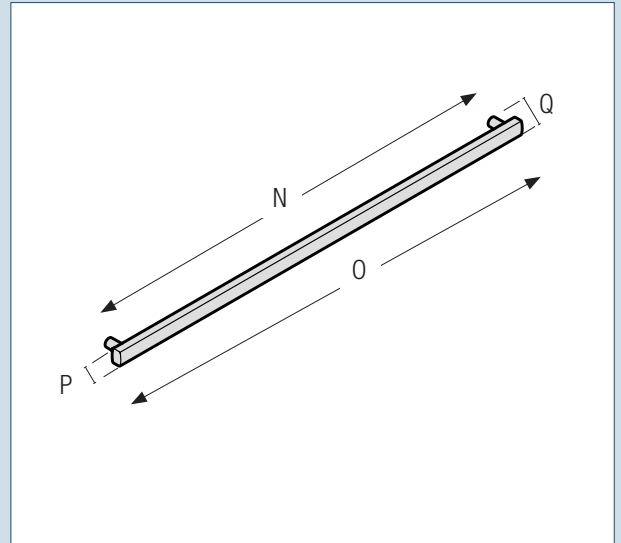

Part No: 39902007 (when purchased as a set)
Stainless Steel Frame & Rectangular Aluminium Handle
A: Height 1816mm
B: Width 595mm
C: Depth 19mm

Part No: 39901561 (when purchased on own)
Rectangular Aluminium Handle (1 Piece)
N: Mounts c to c 546mm
O: Length 585mm
P: Diameter 28mm
Q: Depth 49mm