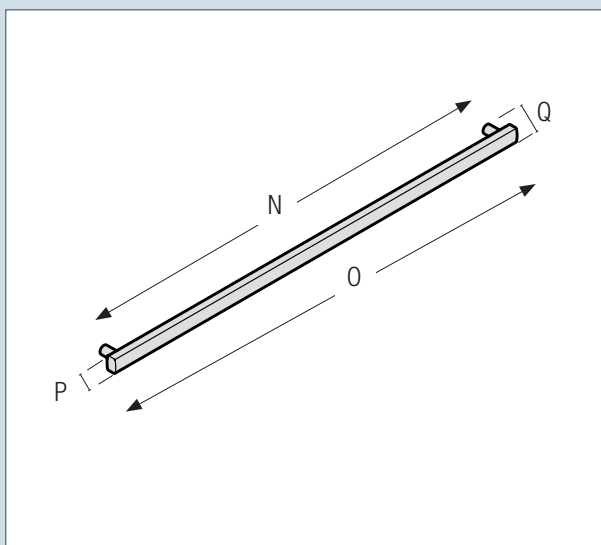

Part No: 39900432

Stainless Steel Fridge Door Panel (1 Piece)

A: Height 755mm

B: Width 603mm

C: Depth 19mm

Part No: 39901527

Stainless Steel 3/4"Round Handle (1 Piece)

J: Mounts c to c 250mm

K: Length 350mm

L: Diameter 18mm

M: Depth 53mm

Part No: 39901561

Aluminium Rectangle Handle (1 Piece)

N: Mounts c to c 546mm

O: Length 585mm

P: Diameter 28mm

Q: Depth 49mm