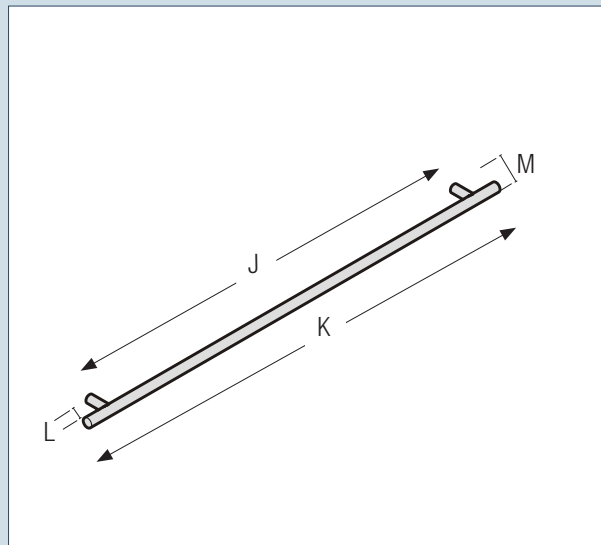

Part No: 39900432

Stainless Steel Fridge Door Panel (1 Piece)

A: Height 755mm

B: Width 603mm

C: Depth 19mm

Part No: 39901527

Stainless Steel 3/4"Round Handle (1 Piece)

J: Mounts c to c 250mm

K: Length 350mm

L: Diameter 18mm

M: Depth 53mm

Part No: 39901561

Aluminium Rectangle Handle (1 Piece)

N: Mounts c to c 546mm

O: Length 585mm

P: Diameter 28mm

Q: Depth 49mm