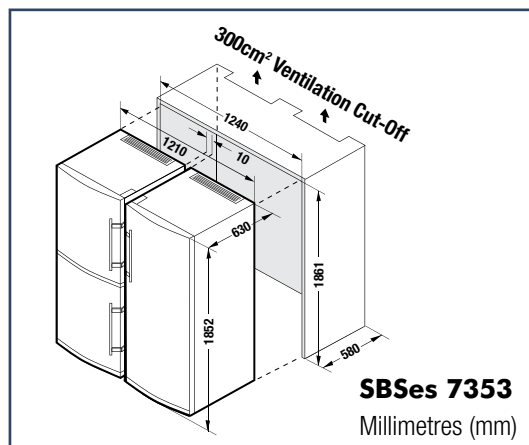

LIEBHERR SIDE BY SIDE COMBINATION SBSes 7353

Model	SBSes 7353*	
*Side-by-Sides comprised of two models	SBNes 3210	SKes 4210
Type I Finish	FS I SmartSteel^o	FS I SmartSteel^o
Energy consumption (kWh/yr) I Star rating	358kWh I 3.0	279kWh I 2.5
Compressors	1	1
Total capacity litres (L) - Gross I Net	321 I 276	405 I 391
Refrigerator gross (L) I Refrigerator net (L)	-	405 I 391
Freezer gross (L) I Freezer net (L)	150 I 119	-
BioFresh gross (L) I BioFresh net (L)	171 I 157	-
MagicEye control system I Display	SoftTouch I LCD	SoftTouch I LCD
Child proof setting for display & temp.	•	•
LED standard lighting	-	•
SlimLine handle - integrated opening device	•	•
Door open warning signal	•	•
Temperature alarm	•	-
Malfunction warning signal	•	•

Refrigerator Features

BioFresh drawers on telescopic rails	2	-
Fruit & vegetable drawer on telescopic rails	-	2
SuperCool	N/A	•
GlassLine shelves	•	•
Elegant holding columns	•	•
Removable VarioBoxes	N/A	•
Bottle shelf I Egg tray	- I N/A	• I •
Automatic refrigerator defrosting	•	•

Freezer Features

Freezer defrosting	Frost Free	N/A
FrostSafe system with transparent drawers	•	N/A
Freezer drawers I Ice cube drawer	4 I 1	N/A
SuperFrost	•	N/A
VarioSpace	•	N/A
24hr freezing capacity (kg)	14	N/A
Cold storage accumulators	2	N/A
IceMaker	•	N/A
Ice cube capacity (kg/24h)	0.8	N/A
Ice cube stock max. (kg)	1.5	N/A
Stainless steel hose supplied (m)	1.5	N/A

Technical Information

Default hinge	Left	Right
Voltage (V) I Rated Current (A)	220-240 I 1.4	220-240 I 1.2
Made in	Germany	Germany

KEY: FS = Freestanding, N/A = Not Applicable, ^o = SmartSteel is only on doors, * = Freestanding side by sides consist of two Liebherr models. These models **can** be purchased separately. Cavity clearance for freestanding units please allow min. 50 mm above the unit if there is no ventilation cut-out.