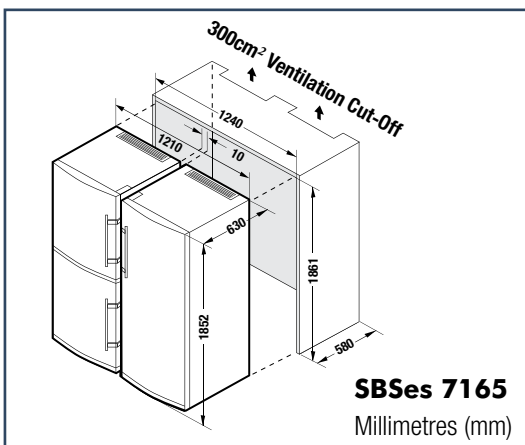

Model	SBSes 7165*	
*Side-by-Sides comprised of two models	SWTNes 3010	SKBes 4213
Type I Finish	FS I SmartSteel°	FS I SmartSteel°
Energy consumption (kWh/yr) I Star rating	339kWh I 3.0	281kWh I 2.5
Compressors	1	1
Total capacity litres (L) - Gross I Net	295 I 247	393 I 355
Refrigerator gross (L) I Refrigerator net (L)	-	270 I 244
Freezer gross (L) I Freezer net (L)	150 I 119	-
BioFreshPlus gross (L) I BioFreshPlus net (L)	-	123 I 111
Wine Zone gross (L) I Wine Zone net (L)	145 I 128	-
MagicEye control system I Display	SoftTouch I LCD	SoftTouch I LCD
Child proof setting for display & temp.	•	•
LED standard lighting	-	•
SlimLine handle - integrated opening device	•	•
SoftSystem hinge - assists closure	•	•
Door open warning signal	•	•
Temperature alarm	•	•
Malfunction warning signal	•	•

Refrigerator Features

BioFreshPlus drawers on telescopic rails	N/A	1
BioFresh drawers on telescopic rails	N/A	2
SuperCool	N/A	•
GlassLine shelves	N/A	•
Elegant holding columns	N/A	•
Removable VarioBoxes	N/A	•
Bottle shelf I Egg tray	Both N/A	• I •
Automatic refrigerator defrosting	N/A	•

Freezer Features

Freezer defrosting	Frost Free	N/A
FrostSafe system with transparent drawers	•	N/A
Freezer drawers I Ice cube drawer	4 I 1	N/A
SuperFrost	•	N/A
VarioSpace	•	N/A
24hr freezing capacity (kg)	16	N/A
Cold storage accumulators	2	N/A
IceMaker	•	N/A
Ice cube capacity (kg/24h)	0.8	N/A
Ice cube stock max. (kg)	1.5	N/A
Stainless steel hose supplied (m)	1.5	N/A

Technical Information

Default hinge	Left	Right
Voltage (V) I Rated Current (A)	220-240 I 1.0	220-240 I 1.2
Made in	Germany	Germany

KEY: FS = Freestanding, N/A = Not Applicable, ° = SmartSteel is only on doors, * = Freestanding side by sides consist of two Liebherr models. These models **can** be purchased separately. Cavity clearance for freestanding units please allow min. 50 mm above the unit if there is no ventilation cut-out.