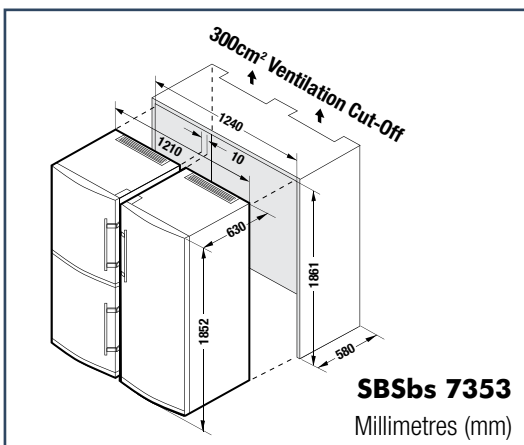

Model	SBSbs 7353*	
*Side-by-Sides comprised of two models	SBNbs 3210	SKbs 4210
Type I Finish	FS I BlackSteel	FS I BlackSteel
Energy consumption (kWh/yr) I Star rating	358kWh I 3.0	279kWh I 2.5
Compressors	1	1
Total capacity litres (L) - Gross I Net	321 I 276	405 I 391
Refrigerator gross (L) I Refrigerator net (L)	-	405 I 391
Freezer gross (L) I Freezer net (L)	150 I 119	-
BioFresh gross (L) I BioFresh net (L)	171 I 157	-
MagicEye control system I Display	SoftTouch I LCD	SoftTouch I LCD
Child proof setting for display & temp.	•	•
LED standard lighting	-	•
SlimLine handle - integrated opening device	•	•
Door open warning signal	•	•
Temperature alarm	•	-
Malfunction warning signal	•	•

Refrigerator Features

BioFresh drawers on telescopic rails	2	-
Fruit & vegetable drawer on telescopic rails	-	2
SuperCool	N/A	•
GlassLine shelves	•	•
Elegant holding columns	•	•
Removable VarioBoxes	N/A	•
Bottle shelf I Egg tray	- I N/A	• I •
Automatic refrigerator defrosting	•	•

Freezer Features

Freezer defrosting	Frost Free	N/A
FrostSafe system with transparent drawers	•	N/A
Freezer drawers I Ice cube drawer	4 I 1	N/A
SuperFrost	•	N/A
VarioSpace	•	N/A
24hr freezing capacity (kg)	14	N/A
Cold storage accumulators	2	N/A
IceMaker	•	N/A
Ice cube capacity (kg/24h)	0.8	N/A
Ice cube stock max. (kg)	1.5	N/A
Stainless steel hose supplied (m)	1.5	N/A

Technical Information

Default hinge	Left	Right
Voltage (V) I Current (A)	220-240 I 1.4	220-240 I 1.2
Made in	Germany	Germany

KEY: FS = Freestanding, N/A = Not Applicable, * = Freestanding side by sides consist of two Liebherr models. These models can be purchased separately. Cavity clearance for freestanding units please allow min. 50 mm above the unit if there is no ventilation cut-out.