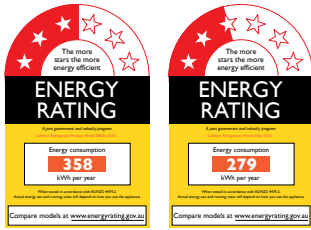

Bio Fresh

No Frost

Ice Maker

Soft System

Telescopic Rails

3 Year Warranty