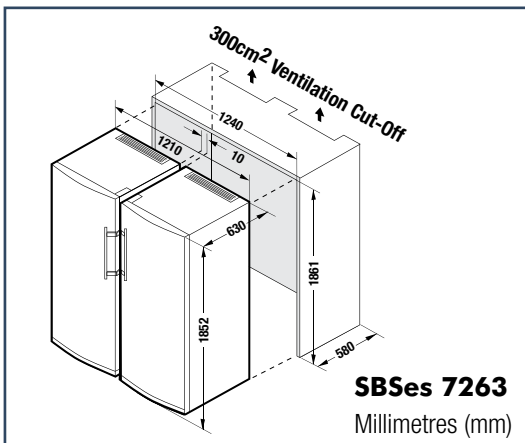

Model	SBSbs 7263*	
*Side by Sides comprised of two models	SGNbs 3011	SKBbs 4210
Type Freestanding (FS) | Finish	FS | BlackSteel	FS | BlackSteel
Energy consumption (kWh/yr) | Star rating	320 | 3.5	252 | 3.0
Compressors	1	1
Total capacity litres (L) - Gross | Net	304 | 256	403 | 364
Refrigerator gross (L) | Refrigerator Net (L)	-	277 | 247
Freezer gross (L) | Freezer net (L)	304 | 256	-
BioFresh gross (L) | BioFresh net (L)	-	126 | 117
MagicEye control system | Display	SoftTouch | LCD	SoftTouch | LCD
Child proof setting for display & temp.	•	•
LED standard lighting	•	•
SlimLine handle - integrated opening device	•	•
SoftSystem hinge - assists closure	•	•
Door open warning signal	•	•
Temperature alarm	•	•
Malfunction warning signal	•	•

Refrigerator Features

BioFresh drawers on telescopic rails	N/A	3
Fruit & vegetable drawer on telescopic rails	N/A	-
SuperCool	N/A	•
GlassLine shelves	N/A	•
Elegant holding columns	N/A	•
Removable VarioBoxes	N/A	•
Bottle shelf | Egg tray	N/A	- | -
Automatic refrigerator defrosting	N/A	•

Freezer Features

Freezer defrosting	Frost Free	N/A
FrostSafe system with transparent drawers	•	N/A
Freezer drawers | Ice cube drawers	8 | 1	N/A
SuperFrost	•	N/A
VarioSpace	•	N/A
24hr freezing capacity (kg)	18	N/A
Cold storage accumulators	2	N/A
IceMaker	•	N/A
Ice cube capacity (kg/24hr)	0.8	N/A
Ice cube max. (kg)	1.5	N/A
Stainless steel hose supplied (m)	1.5	N/A

Technical Information

Default hinge	Left	Right
Voltage (V) | Rated current (Amps)	220-240 | 1.3	220-240 | 1.2
Made In	Germany	Germany

KEY: FS = Freestanding, N/A = Not Applicable, * = Freestanding side by sides consist of two Liebherr models. These models can be purchased separately. Cavity clearance for freestanding units please allow min. 50 mm above the unit if there is no ventilation cut-out.